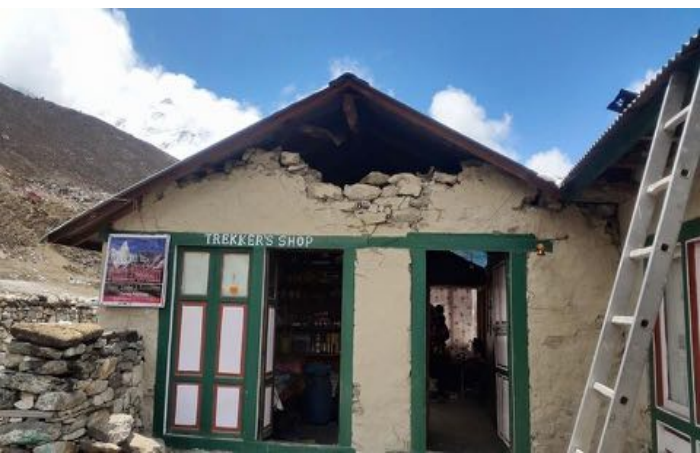

Pheriche by Ang Chiri Sherpa (continue)